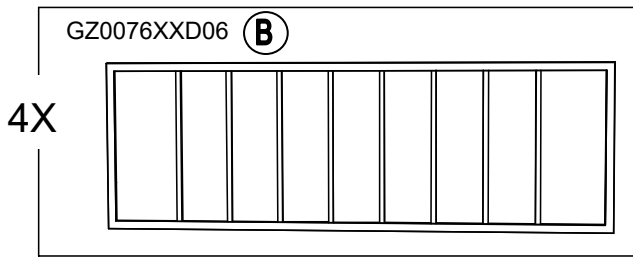

Country of Origin: CHINA

Call 1(866) 578-6569 for assistance.  
Or visit us at [www.sunjoyonline.com](http://www.sunjoyonline.com)

| Hardware Pack |             |                    |     |  |
|---------------|-------------|--------------------|-----|--|
| Label         | Part Number | Description        | QTY | Image of Part  |
| AA            | CM06015C    | Bolt M6 X 15       | 46  |  <p>Actual Size</p> |
| BB            | GZ0076XXD18 | Bolt M6 X 15       | 2   |  <p>Actual Size</p> |
| CC            | UD06C       | Flat Washer M6     | 46  |  <p>Actual Size</p> |
| DD            | DD08260C    | Stake Dia. 8 X 260 | 6   |                     |
| Z             | W10D        | Wrench M6          | 2   |                    |

# STEP 1: Assembly of Frame

**STEP 2: Assembly of Fence Panel**