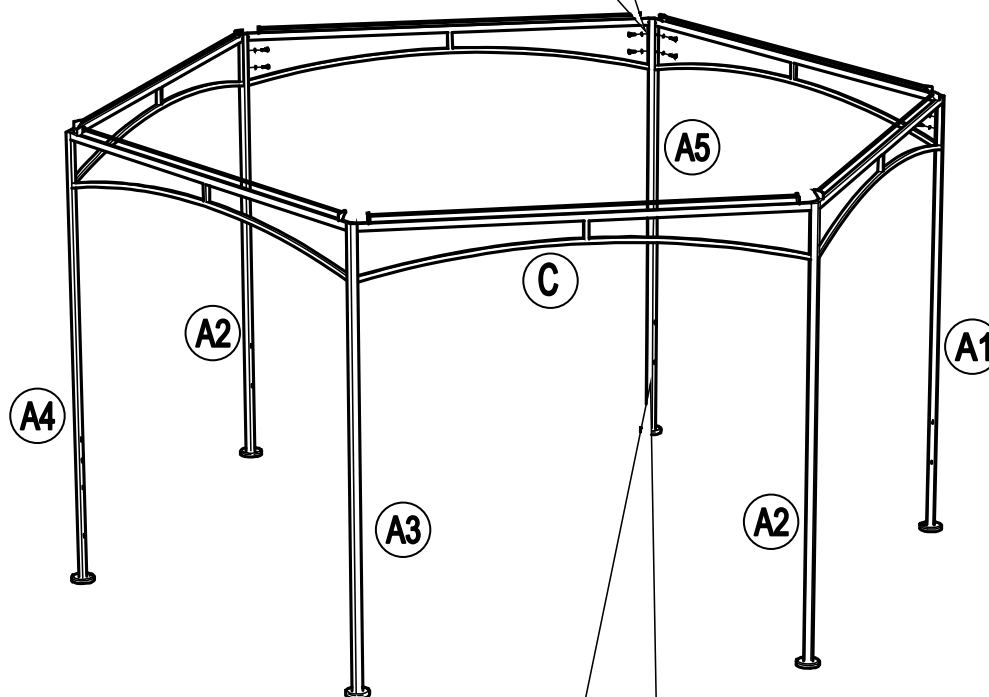

Country of Origin: CHINA

Call 1(866) 578-6569 for assistance.  
Or visit us at [www.sunjoyonline.com](http://www.sunjoyonline.com)

| Hardware Pack |             |                    |     |  |
|---------------|-------------|--------------------|-----|--|
| Label         | Part Number | Description        | QTY | Image of Part  |
| AA            | CM06015C    | Bolt M6 X 15       | 46  |  <p>Actual Size</p> |
| BB            | GZ0076XXD18 | Bolt M6 X 15       | 2   |  <p>Actual Size</p> |
| CC            | UD06C       | Flat Washer M6     | 46  |  <p>Actual Size</p> |
| DD            | DD08260C    | Stake Dia. 8 X 260 | 6   |                     |
| Z             | W10D        | Wrench M6          | 2   |                    |

# STEP 1: Assembly of Frame

**STEP 2: Assembly of Fence Panel**

### STEP 3: Assembly of Shelf

**STEP 4: Assembly of Slant Beam End For Big Roof**