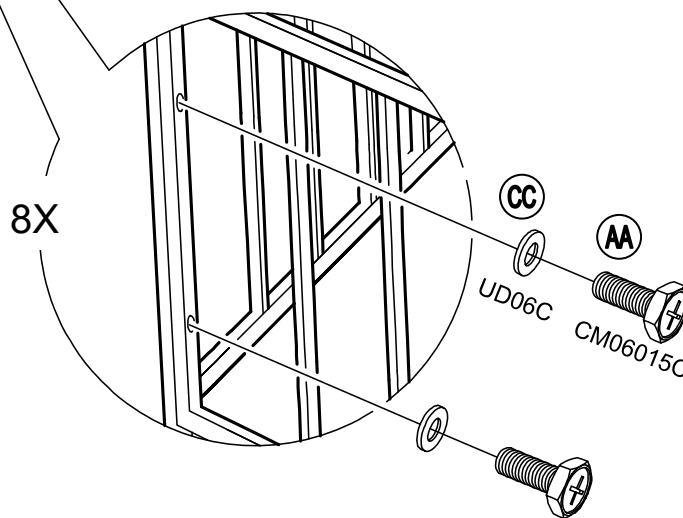

Country of Origin: CHINA

Call 1(866) 578-6569 for assistance.  
Or visit us at [www.sunjoyonline.com](http://www.sunjoyonline.com)

| Hardware Pack |             |                    |     |  |
|---------------|-------------|--------------------|-----|--|
| Label         | Part Number | Description        | QTY | Image of Part  |
| AA            | CM06015C    | Bolt M6 X 15       | 46  |  <p>Actual Size</p> |
| BB            | GZ0076XXD18 | Bolt M6 X 15       | 2   |  <p>Actual Size</p> |
| CC            | UD06C       | Flat Washer M6     | 46  |  <p>Actual Size</p> |
| DD            | DD08260C    | Stake Dia. 8 X 260 | 6   |                     |
| Z             | W10D        | Wrench M6          | 2   |                    |

# STEP 1: Assembly of Frame

**STEP 2: Assembly of Fence Panel**

### STEP 3: Assembly of Shelf

**STEP 4: Assembly of Slant Beam End For Big Roof**