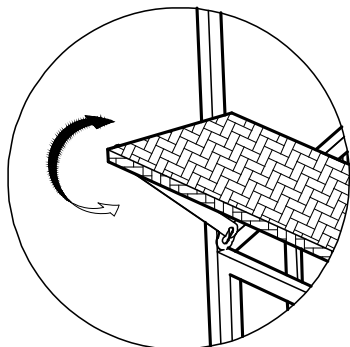

Country of Origin: CHINA

Call 1(866) 578-6569 for assistance.  
Or visit us at [www.sunjoyonline.com](http://www.sunjoyonline.com)

| Hardware Pack |             |                    |     |  |
|---------------|-------------|--------------------|-----|--|
| Label         | Part Number | Description        | QTY | Image of Part  |
| AA            | CM06015C    | Bolt M6 X 15       | 46  |  <p>Actual Size</p> |
| BB            | GZ0076XXD18 | Bolt M6 X 15       | 2   |  <p>Actual Size</p> |
| CC            | UD06C       | Flat Washer M6     | 46  |  <p>Actual Size</p> |
| DD            | DD08260C    | Stake Dia. 8 X 260 | 6   |                     |
| Z             | W10D        | Wrench M6          | 2   |                    |

# STEP 1: Assembly of Frame

**STEP 2: Assembly of Fence Panel**

### STEP 3: Assembly of Shelf

**STEP 4: Assembly of Slant Beam End For Big Roof**

# STEP 5: Assembly of Slant Beam For Big Roof

**STEP 6: Assembly of Hook**