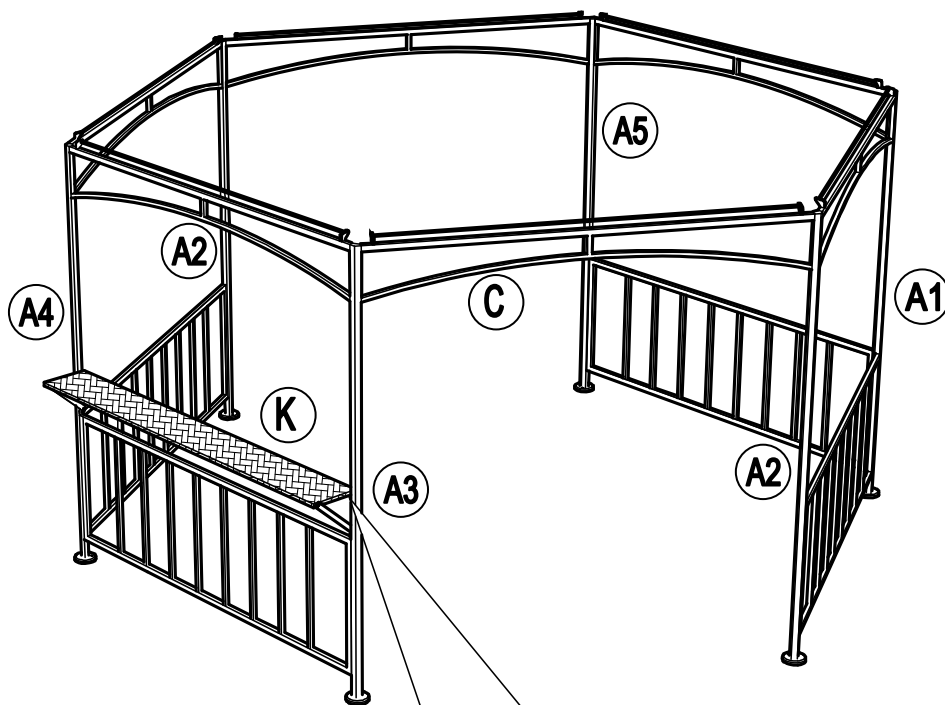

Country of Origin: CHINA

Call 1(866) 578-6569 for assistance.  
Or visit us at [www.sunjoyonline.com](http://www.sunjoyonline.com)

| Hardware Pack |             |                    |     |  |
|---------------|-------------|--------------------|-----|--|
| Label         | Part Number | Description        | QTY | Image of Part  |
| AA            | CM06015C    | Bolt M6 X 15       | 46  |  <p>Actual Size</p> |
| BB            | GZ0076XXD18 | Bolt M6 X 15       | 2   |  <p>Actual Size</p> |
| CC            | UD06C       | Flat Washer M6     | 46  |  <p>Actual Size</p> |
| DD            | DD08260C    | Stake Dia. 8 X 260 | 6   |                     |
| Z             | W10D        | Wrench M6          | 2   |                    |

# STEP 1: Assembly of Frame

**STEP 2: Assembly of Fence Panel**

### STEP 3: Assembly of Shelf

**STEP 4: Assembly of Slant Beam End For Big Roof**