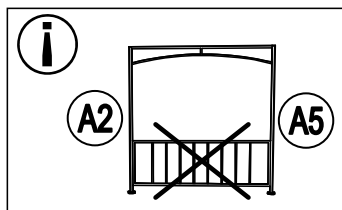

Country of Origin: CHINA

Call 1(866) 578-6569 for assistance.  
Or visit us at [www.sunjoyonline.com](http://www.sunjoyonline.com)

| Hardware Pack |             |                    |     |  |
|---------------|-------------|--------------------|-----|--|
| Label         | Part Number | Description        | QTY | Image of Part  |
| AA            | CM06015C    | Bolt M6 X 15       | 46  |  <p>Actual Size</p> |
| BB            | GZ0076XXD18 | Bolt M6 X 15       | 2   |  <p>Actual Size</p> |
| CC            | UD06C       | Flat Washer M6     | 46  |  <p>Actual Size</p> |
| DD            | DD08260C    | Stake Dia. 8 X 260 | 6   |                     |
| Z             | W10D        | Wrench M6          | 2   |                    |

# STEP 1: Assembly of Frame

**STEP 2: Assembly of Fence Panel**

### STEP 3: Assembly of Shelf

**STEP 4: Assembly of Slant Beam End For Big Roof**