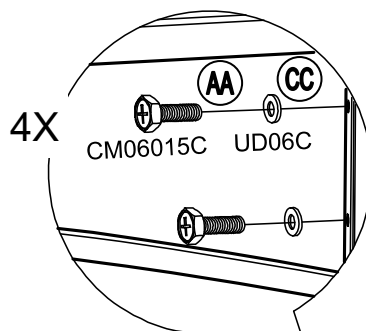

Country of Origin: CHINA

Call 1(866) 578-6569 for assistance.  
Or visit us at [www.sunjoyonline.com](http://www.sunjoyonline.com)

| Hardware Pack |             |                    |     |  |
|---------------|-------------|--------------------|-----|--|
| Label         | Part Number | Description        | QTY | Image of Part  |
| AA            | CM06015C    | Bolt M6 X 15       | 46  |  <p>Actual Size</p> |
| BB            | GZ0076XXD18 | Bolt M6 X 15       | 2   |  <p>Actual Size</p> |
| CC            | UD06C       | Flat Washer M6     | 46  |  <p>Actual Size</p> |
| DD            | DD08260C    | Stake Dia. 8 X 260 | 6   |                     |
| Z             | W10D        | Wrench M6          | 2   |                    |

# STEP 1: Assembly of Frame

**STEP 2: Assembly of Fence Panel**