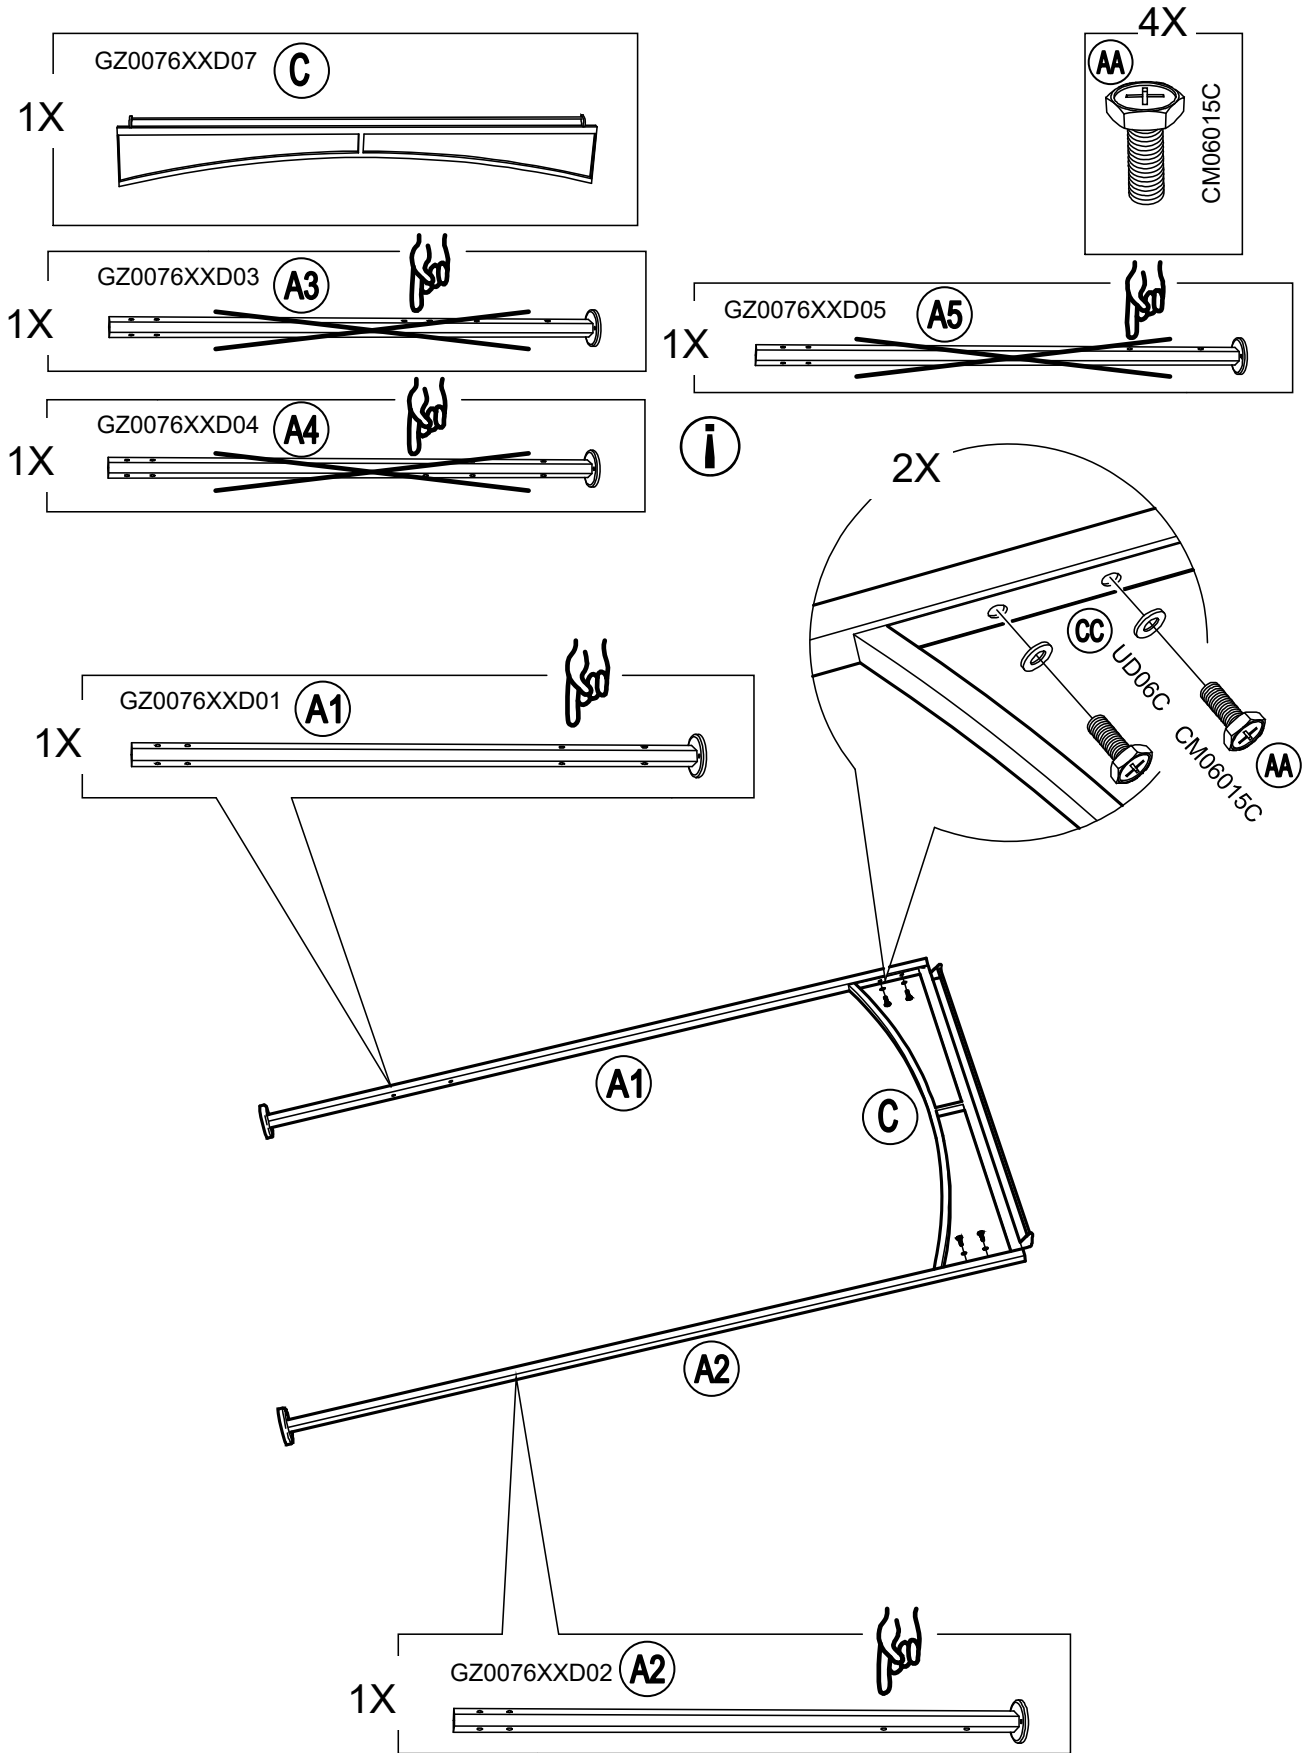

STEP 1: Assembly of Frame