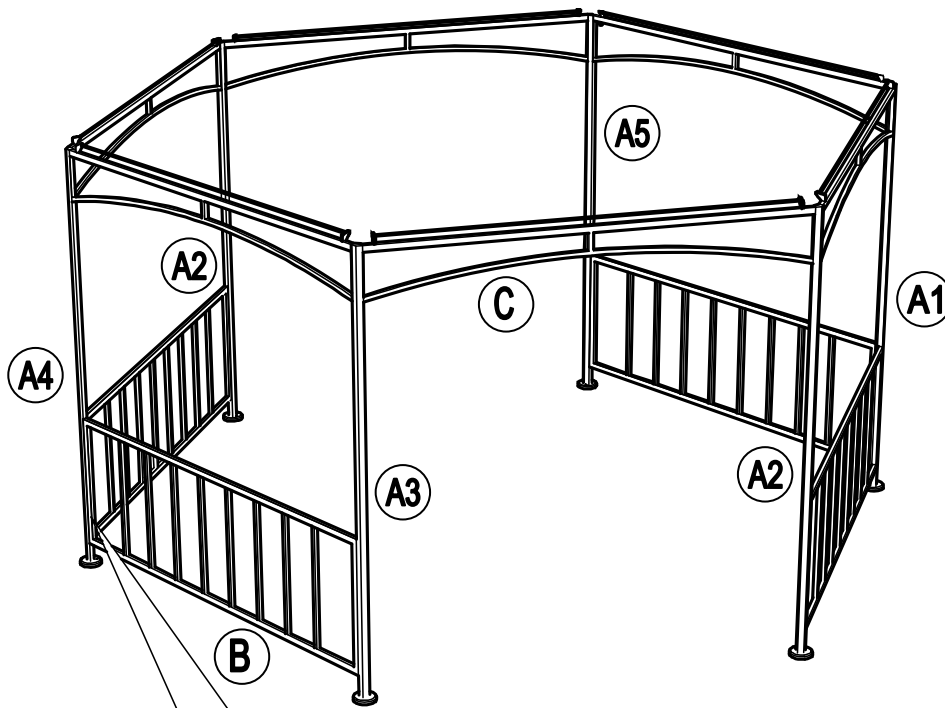

Country of Origin: CHINA

Call 1(866) 578-6569 for assistance.  
Or visit us at [www.sunjoyonline.com](http://www.sunjoyonline.com)

| Hardware Pack |             |                    |     |  |
|---------------|-------------|--------------------|-----|--|
| Label         | Part Number | Description        | QTY | Image of Part  |
| AA            | CM06015C    | Bolt M6 X 15       | 46  |  <p>Actual Size</p> |
| BB            | GZ0076XXD18 | Bolt M6 X 15       | 2   |  <p>Actual Size</p> |
| CC            | UD06C       | Flat Washer M6     | 46  |  <p>Actual Size</p> |
| DD            | DD08260C    | Stake Dia. 8 X 260 | 6   |                     |
| Z             | W10D        | Wrench M6          | 2   |                    |

# STEP 1: Assembly of Frame

**STEP 2: Assembly of Fence Panel**

### STEP 3: Assembly of Shelf

**STEP 4: Assembly of Slant Beam End For Big Roof**