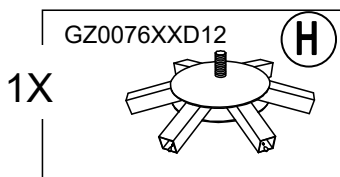

STEP 8: Assembly of Slant Beam For Small Roof