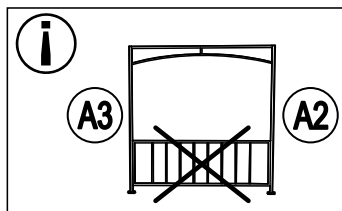

Country of Origin: CHINA

Call 1(866) 578-6569 for assistance.  
Or visit us at [www.sunjoyonline.com](http://www.sunjoyonline.com)

| Hardware Pack |             |                    |     |  |
|---------------|-------------|--------------------|-----|--|
| Label         | Part Number | Description        | QTY | Image of Part  |
| AA            | CM06015C    | Bolt M6 X 15       | 46  |  <p>Actual Size</p> |
| BB            | GZ0076XXD18 | Bolt M6 X 15       | 2   |  <p>Actual Size</p> |
| CC            | UD06C       | Flat Washer M6     | 46  |  <p>Actual Size</p> |
| DD            | DD08260C    | Stake Dia. 8 X 260 | 6   |                     |
| Z             | W10D        | Wrench M6          | 2   |                    |

# STEP 1: Assembly of Frame

**STEP 2: Assembly of Fence Panel**

### STEP 3: Assembly of Shelf

**STEP 4: Assembly of Slant Beam End For Big Roof**