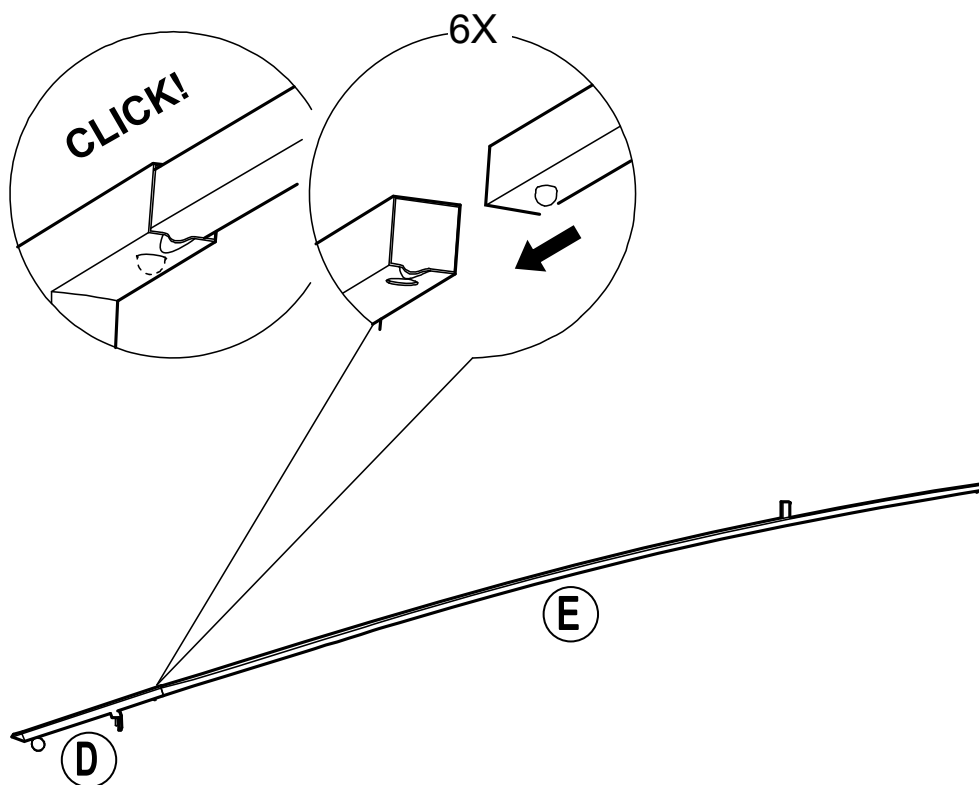

STEP 4: Assembly of Slant Beam End For Big Roof