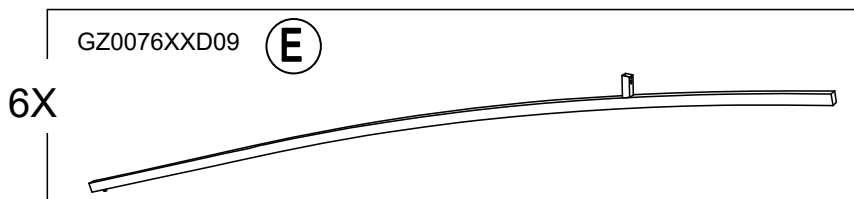

STEP 4: Assembly of Slant Beam End For Big Roof